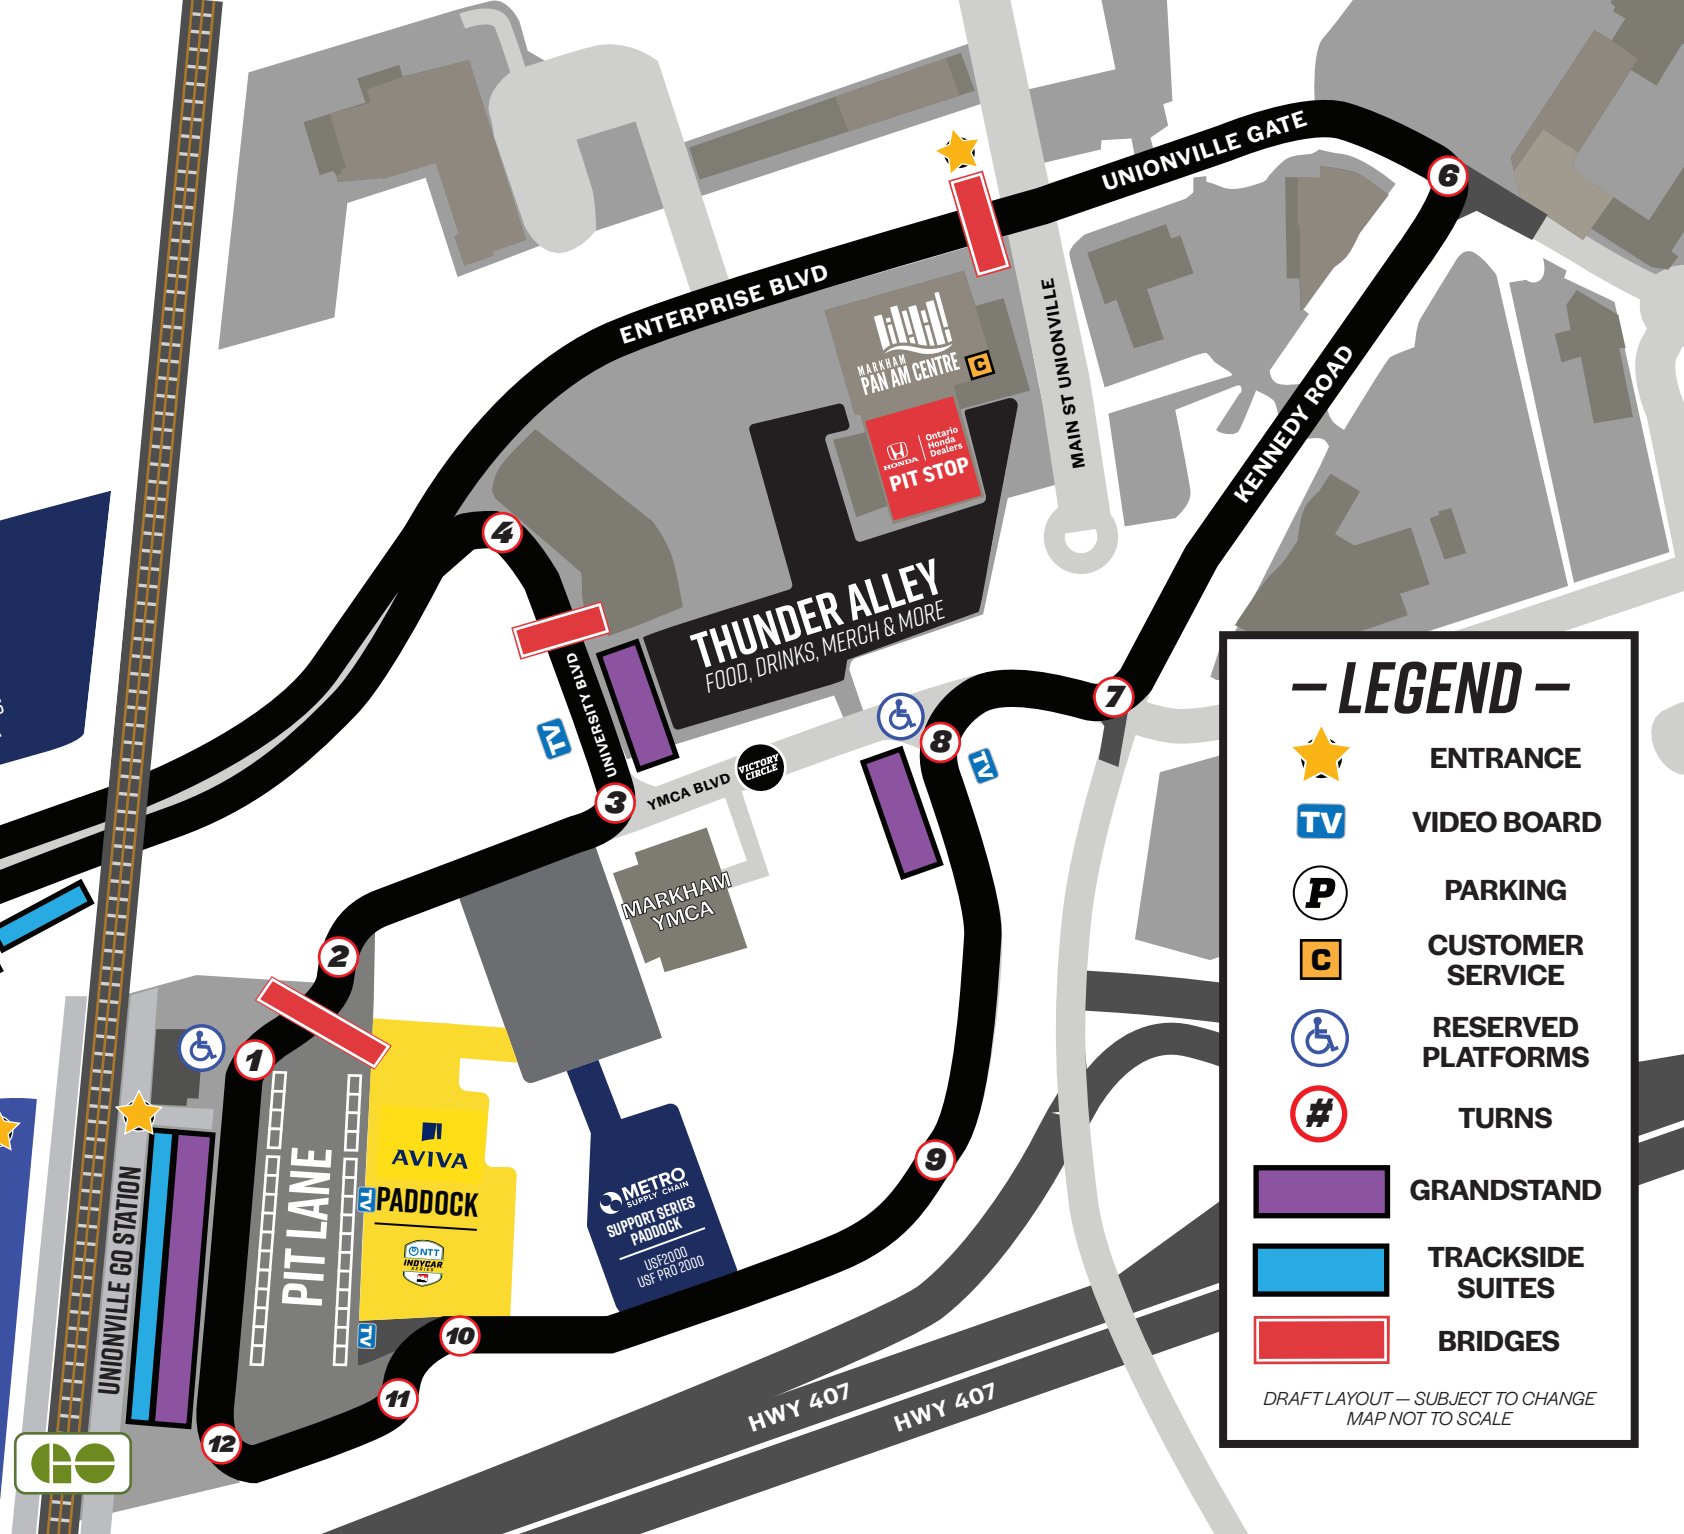

AUGUST 14-16, 2026

METRO SUPPLY CHAIN
SUPPORT SERIES Paddock
 NASCAR CANADA SERIES
 RADICAL CUP CANADA

P

UNIONVILLE GO STATION

PIT LANE

AVIVA

NTT INDYCAR

METRO SUPPLY CHAIN
SUPPORT SERIES Paddock
 USF2000
 USF PRO 2000

— LEGEND —

- ENTRANCE
- VIDEO BOARD
- PARKING
- CUSTOMER SERVICE
- RESERVED PLATFORMS
- TURNS
- GRANDSTAND
- TRACKSIDE SUITES
- BRIDGES

*DRAFT LAYOUT — SUBJECT TO CHANGE
 MAP NOT TO SCALE*